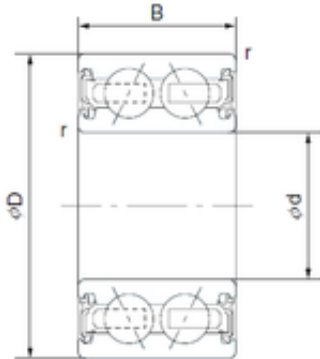

KFY MANUFACTURING MEXICO LIMITED

30 mm x 55 mm x 23 mm NACHI 5006-2NSL
angular contact ball bearings

Bearing No. 5006-2NSL

| | |
|----------------------|-------------|
| Size | 30x55x23 mm |
| Bore Diameter | 30 mm |
| Outer Diameter | 55 mm |
| Width | 23 mm |
| d | 30 mm |
| D | 55 mm |
| B | 23 mm |
| Category | Bearings |
| Inventory | 0.0 |
| Manufacturer Name | NACHI |
| Minimum Buy Quantity | N/A |
| Weight / Kilogram | 0 |
| Product Group | B00234 |

5006-2NSL Bearing 2D drawings and 3D CAD models