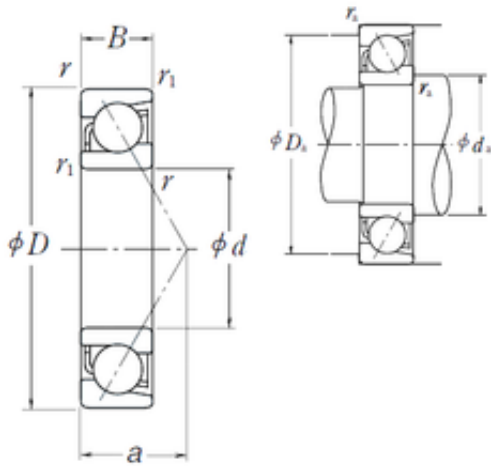

KFY MANUFACTURING MEXICO LIMITED

100 mm x 150 mm x 24 mm NSK 7020 A
angular contact ball bearings

Bearing No. 7020 A

Size	100x150x24 mm
Bore Diameter	100 mm
Outer Diameter	150 mm
Width	24 mm
d	100 mm
D	150 mm
B	24 mm
C	24 mm
a	48,1 mm
r min.	1,5 mm
r1 min.	1 mm
da min.	109 mm
Da max.	141 mm
ra max.	1,5 mm
Weight	1,48 Kg
Basic dynamic load rating (C)	68,5 kN
Basic static load rating (C0)	70,5 kN
(Grease) Lubrication Speed	4 500 r/min

7020 A Bearing 2D drawings and 3D CAD models