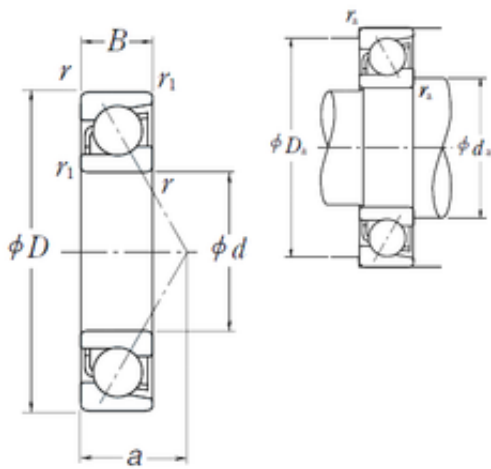

# KFY MANUFACTURING MEXICO LIMITED

105 mm x 190 mm x 36 mm NSK 7221 B  
angular contact ball bearings

Bearing No. 7221 B

Size	105x190x36 mm
Bore Diameter	105 mm
Outer Diameter	190 mm
Width	36 mm
d	105 mm
D	190 mm
B	36 mm
C	36 mm
a	79,9 mm
r min.	2,1 mm
r1 min.	1,1 mm
da min.	117 mm
Da max.	178 mm
ra max.	2 mm
Weight	3,92 Kg
Basic dynamic load rating (C)	142 kN
Basic static load rating (C0)	129 kN
(Grease) Lubrication Speed	2 600 r/min

7221 B Bearing 2D drawings and 3D CAD models