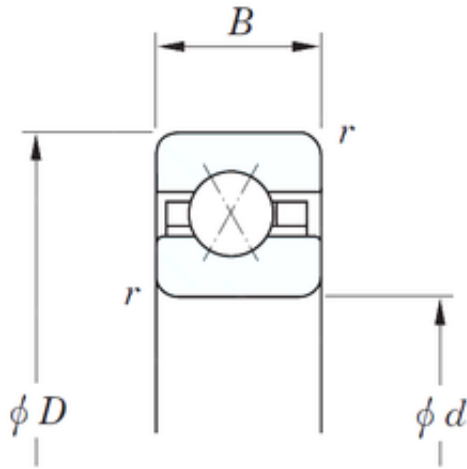

# KFY MANUFACTURING MEXICO LIMITED

63,5 mm x 79,375 mm x 7,938 mm KOYO  
KBX025 angular contact ball bearings

Bearing No. KBX025

Size	63.5x79.375x7.938 mm
Bore Diameter	63,5 mm
Outer Diameter	79,375 mm
Width	7,938 mm
d	63,5 mm
D	79,375 mm
B	7,938 mm
C	7,938 mm
r	1 mm
Weight	0,086 Kg
Basic dynamic load rating (C)	6 kN
Bearing No.	KBX025
r(min)	1
Cr	6.00
C0r	6.00
Mass(kg)	0.086

KBX025 Bearing 2D drawings and 3D CAD models