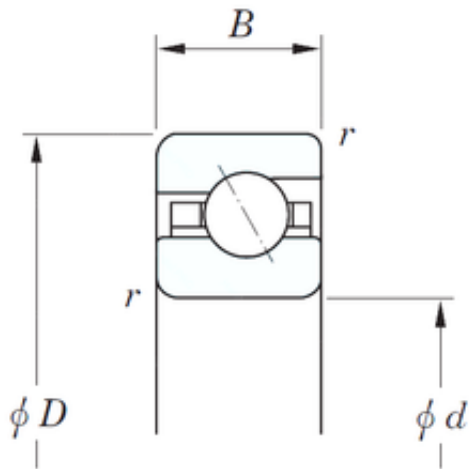

KFY MANUFACTURING MEXICO LIMITED

1016 mm x 1066,8 mm x 25,4 mm KOYO
KGA400 angular contact ball bearings

Bearing No. KGA400

Size	1016x1066.8x25.4 mm
Bore Diameter	1016 mm
Outer Diameter	1066,8 mm
Width	25,4 mm
d	1016 mm
D	1066,8 mm
B	25,4 mm
C	25,4 mm
r	2 mm
Weight	13,5 Kg
Basic dynamic load rating (C)	101 kN
Bearing No.	KGA400
r(min)	2
Cr	101
C0r	342
Mass(kg)	13.5

KGA400 Bearing 2D drawings and 3D CAD models